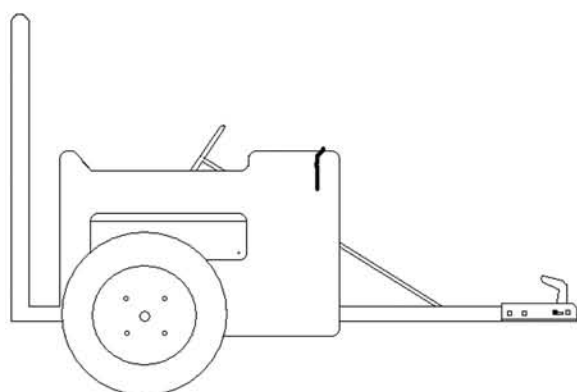

Barrel Train

Unique

Kids love these fun looking barrels.

Suitable for ages from
3 years to adult!

The Barrels can be towed in a daisy chain with a suitable vehicle, a standard quad or small agricultural tractor at a recommended maximum speed of 5 miles an hour.

Safety

Seat belts are fitted to the robust fabricated steel chassis. Chunky pneumatic tyres give a bumpy, bouncy fun ride. All terrain robustness. Variable train length.

Anti roll bars fitted if 6+ barrels linked.

- Propulsion: Standard ATV or small farm tractor
- Brakes: Driver controlled at propulsion source
- Chassis: Fabricated steel, galvanised or powder coated
- Body: Reformed sturdy high density HDPE plastic
- Tyres: Pneumatic ATV type
- Safety: Seat belts fitted
- Weight: Approximately 49kg
- Speed: Recommended maximum speed 5 mph
- Recommended Age of Passenger: 3 years upwards