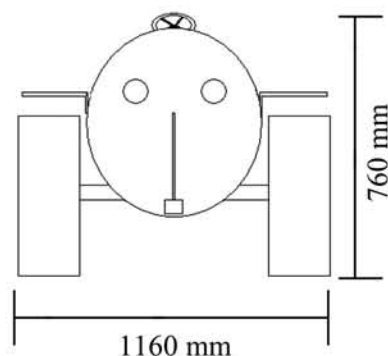

- Propulsion: Standard ATV or small farm tractor
- Brakes: Driver controlled at propulsion source
- Chassis: Fabricated steel, galvanised or powder coated
- Body: Reformed sturdy high density HDPE plastic
- Tyres: Pneumatic ATV type
- Safety: Seat belts fitted
- Weight: Approximately 49kg
- Speed: Recommended maximum speed 5 mph
- Recommended Age of Passenger: 3 years upwards