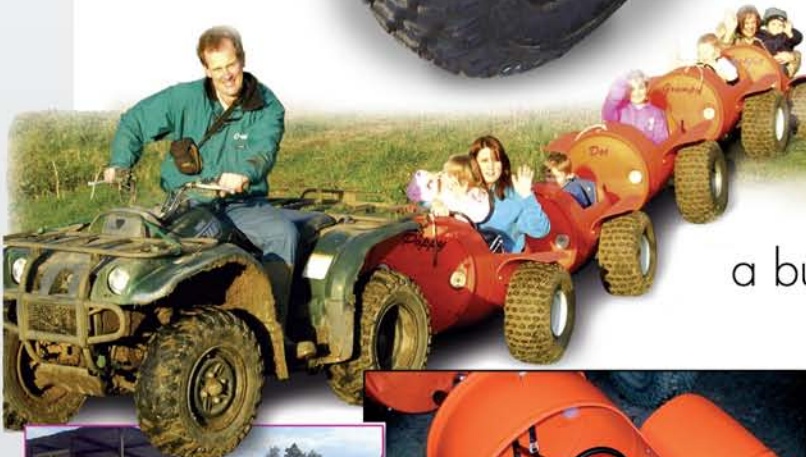

Barrel Train

Unique

Kids love these fun looking barrels.

Suitable for ages from
3 years to adult!

The Barrels can be towed in a daisy chain with a suitable vehicle, a standard quad or small agricultural tractor at a recommended maximum speed of 5 miles an hour.

Safety

Seat belts are fitted to the robust fabricated steel chassis. Chunky pneumatic tyres give a bumpy, bouncy fun ride. All terrain robustness. Variable train length.

Anti roll bars fitted if 6+ barrels linked.

- Propulsion: Standard ATV or small farm tractor
- Brakes: Driver controlled at propulsion source
- Chassis: Fabricated steel, galvanised or powder coated
- Body: Reformed sturdy high density HDPE plastic
- Tyres: Pneumatic ATV type
- Safety: Seat belts fitted
- Weight: Approximately 49kg
- Speed: Recommended maximum speed 5 mph
- Recommended Age of Passenger: 3 years upwards