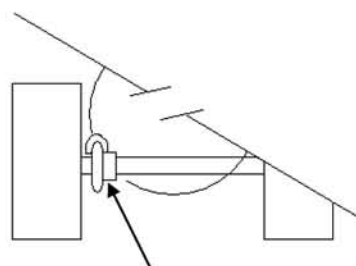

Standard Barrel with Drag Brake Option

COSTS

PRICES

Please call 01342 718471 for latest prices and model codes. Multi Pack discounts available.

All prices subject to VAT. Prices are subject to change without prior notice.

DELIVERY

We delivery throught the UK. Delivery costs depend on quantity of order. Please call for an estimate and details.

PAYMENT TERMS

50% deposit with order. Balance due 7 working days prior to dispatch. All goods remain the proprty of Grow Through Play until full and final payment is cleared.

Grow Through Play

T : 01342 718471

Tulleys Farm

E : info@GrowThroughPlay.co.uk

Turners Hill, Crawley

West Sussex RH10 4PE

W : www.GrowThroughPlay.co.uk