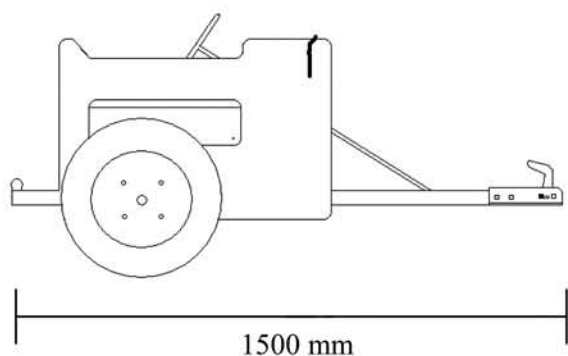

- Propulsion: Standard ATV or small farm tractor
- Brakes: Driver controlled at propulsion source
- Chassis: Fabricated steel, galvanised or powder coated
- Body: Reformed sturdy high density HDPE plastic
- Tyres: Pneumatic ATV type
- Safety: Seat belts fitted
- Weight: Approximately 49kg
- Speed: Recommended maximum speed 5 mph
- Recommended Age of Passenger: 3 years upwards