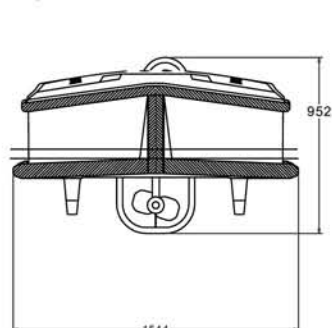

Grow Through Play - Boats

Technical Information

- Motor: Electric sealed under water motor, purpose built for both propulsion and steering action
- Electric system: 24V 12A
- Battery: 4X Dryfit Traction Block 6V 160Ah, maintenance free
- Running Time: 6-8 hours continuous use
- Charger: On board fully automatic battery charger
- Hull/Deck: Handlaid GRP, 2 layers gelcoat, 3 layers mats and reinforced by laminate
- Non slip surface on seats and floor
- Silva components
- UW rubber front and side fenders
- Weight: App. 320 Kg, incl. 4X battery and charger
- Dimensions: L-2800 mm, W-1500 mm
  Height total: 952 mm,
  Waterlevel unloaded: 547 mm
  Waterlevel loaded: 437 mm
- Turning circle: 4000 mm
- Boat colours: Red, green, blue, white, Yellow & black
- Operation Systems:
  - Constant
- Speed of boats: App. 4 km/h (2,5 mph)
- General:
  - Capacity per boat: 2 (adult or child) per boat
  - Maximum total weight: 180 Kg
  - Recommended Age of Driver: 5 years and up

FRONT

COSTS

PRICES

Please call 01342 718471 for latest prices and model codes. Multi Pack discounts available.
All prices subject to VAT. Prices are subject to change without prior notice.

DELIVERY

We delivery throught the UK. Delivery costs depend on quantity of order. Please call for an estimate and details.

PAYMENT TERMS

50% deposit with order. Balance due 7 working days prior to dispatch. All goods remain the proprty of Grow Through Play until full and final payment is cleared.

Grow Through Play

T : 01342 718471

Tulleys Farm

E : info@GrowThroughPlay.co.uk

Turners Hill, Crawley

West Sussex RH10 4PE

W : www.GrowThroughPlay.co.uk

Grow Through Play is a division of B.A. Beare & Sons trading as Tulleys Farm

technical information