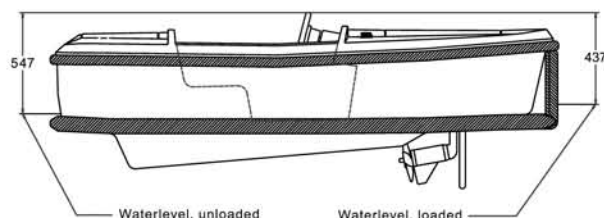

Grow Through Play - Boats

Technical Information

- Motor: Electric sealed under water motor, purpose built for both propulsion and steering action
- Electric system: 24V 12A
- Battery: 4X Dryfit Traction Block 6V 160Ah, maintenance free
- Running Time: 6-8 hours continuous use
- Charger: On board fully automatic battery charger
- Hull/Deck: Handlaid GRP, 2 layers gelcoat, 3 layers mats and reinforced by laminate
- Non slip surface on seats and floor
- Silva components
- UW rubber front and side fenders
- Weight: App. 320 Kg, incl. 4X battery and charger
- Dimensions: L-2800 mm, W-1500 mm
  Height total: 952 mm,
  Waterlevel unloaded: 547 mm
  Waterlevel loaded: 437 mm
- Turning circle: 4000 mm
- Boat colours: Red, green, blue, white, Yellow & black
- Operation Systems:
  - Constant
- Speed of boats: App. 4 km/h (2,5 mph)
- General:
  - Capacity per boat: 2 (adult or child) per boat
  - Maximum total weight: 180 Kg
  - Recommended Age of Driver: 5 years and up

SIDE

COSTS

PRICES

Please call 01342 718471 for latest prices and model codes. Multi Pack discounts available.
All prices subject to VAT. Prices are subject to change without prior notice.

DELIVERY

We delivery throught the UK. Delivery costs depend on quantity of order. Please call for an estimate and details.

PAYMENT TERMS

50% deposit with order. Balance due 7 working days prior to dispatch. All goods remain the proprty of Grow Through Play until full and final payment is cleared.

Grow Through Play

T : 01342 718471

Tulleys Farm

E : info@GrowThroughPlay.co.uk

Turners Hill, Crawley

West Sussex RH10 4PE

W : www.GrowThroughPlay.co.uk

Grow Through Play is a division of B.A. Beare & Sons trading as Tulleys Farm

technical information