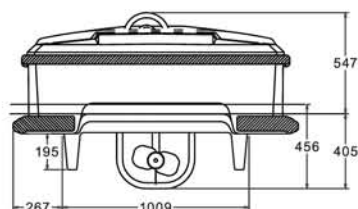

Grow Through Play - Boats

Technical Information

- Motor: Electric sealed under water motor, purpose built for both propulsion and steering action
- Electric system: 24V 12A
- Battery: 4X Dryfit Traction Block 6V 160Ah, maintenance free
- Running Time: 6-8 hours continuous use
- Charger: On board fully automatic battery charger
- Hull/Deck: Handlaid GRP, 2 layers gelcoat, 3 layers mats and reinforced by laminate
- Non slip surface on seats and floor
- Silva components
- UW rubber front and side fenders
- Weight: App. 320 Kg, incl. 4X battery and charger
- Dimensions: L-2800 mm, W-1500 mm
  Height total: 952 mm,
  Waterlevel unloaded: 547 mm
  Waterlevel loaded: 437 mm
- Turning circle: 4000 mm
- Boat colours: Red, green, blue, white, Yellow & black
- Operation Systems:
  - Constant
- Speed of boats: App. 4 km/h (2,5 mph)
- General:
  - Capacity per boat: 2 (adult or child) per boat
  - Maximum total weight: 180 Kg
  - Recommended Age of Driver: 5 years and up

REAR