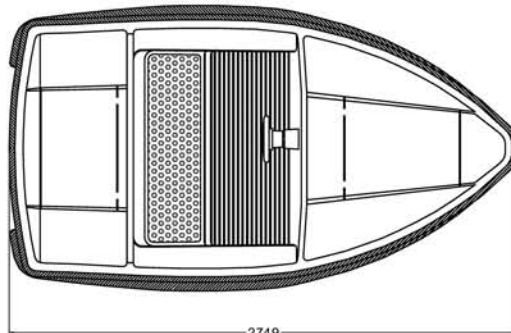

T : 01342 718471
E : info@GrowThroughPlay.co.uk
W : www.GrowThroughPlay.co.uk

Grow Through Play - Boats

Technical Information

- Motor: Electric sealed under water motor, purpose built for both propulsion and steering action
- Electric system: 24V 12A
- Battery: 4X Dryfit Traction Block 6V 160Ah, maintenance free
- Running Time: 6-8 hours continuous use
- Charger: On board fully automatic battery charger
- Hull/Deck: Handlaid GRP, 2 layers gelcoat, 3 layers mats and reinforced by laminate
- Non slip surface on seats and floor
- Silva components
- UW rubber front and side fenders
- Weight: App. 320 Kg, incl. 4X battery and charger
- Dimensions: L-2800 mm, W-1500 mm
Height total: 952 mm,
Waterlevel unloaded: 547 mm
Waterlevel loaded: 437 mm
- Turning circle: 4000 mm
- Boat colours: Red, green, blue, white, Yellow & black
- Operation Systems:
 - Constant
- Speed of boats: App. 4 km/h (2,5 mph)
- General:
 - Capacity per boat: 2 (adult or child) per boat
 - Maximum total weight: 180 Kg
 - Recommended Age of Driver: 5 years and up

REAR

SIDE

FRONT

TOP

COSTS

PRICES

Please call 01342 718471 for latest prices and model codes. Multi Pack discounts available.
All prices subject to VAT. Prices are subject to change without prior notice.

DELIVERY