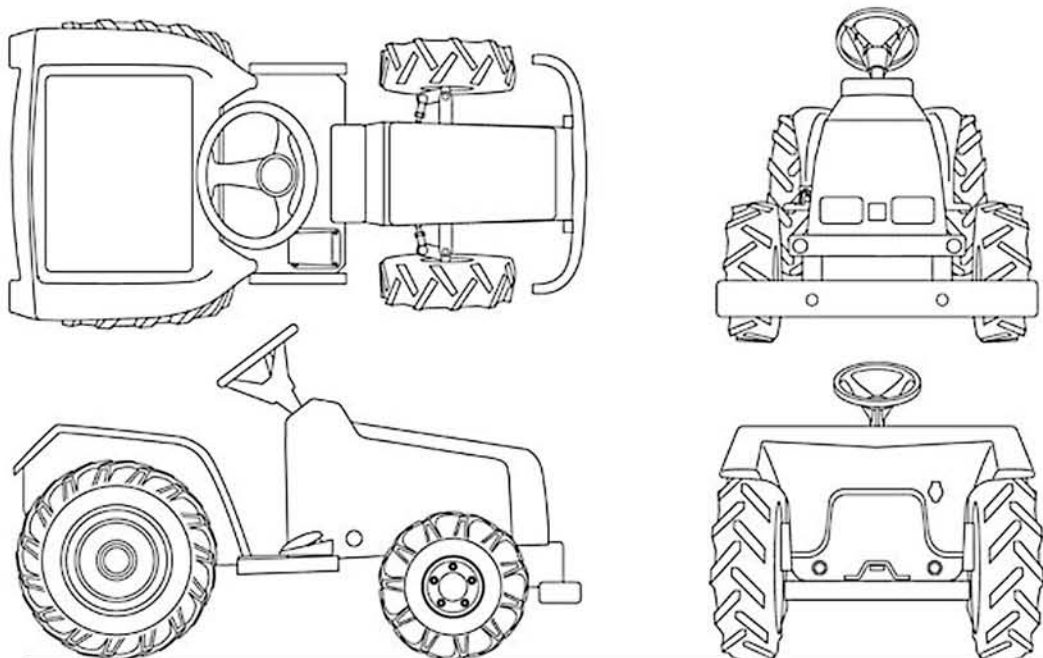

Mini Tractors

Lifelike

These miniature Tractors give children a chance to play at farming. Add farm buildings and animal cutouts and the children will experience a memory to treasure.

Versatile

Weather proof all season vehicles that run best on hard flat surfaces but can be driven on grass also.

- Motor: 12V energy efficient electric motor
- Battery: 12V maintenance free gel battery
- Running time: 8-10 hours of use on level surface
- Charger: Intelligent 3 stage battery charger
- Brakes: Automatic when accelerator is released
- Transmission: Planetary, reduction gearbox 3:1
- Chassis: Powder coated reinforced steel tubing
- Body: Made of sturdy, hand-laminated fibreglass
- Tyres: Pneumatic
- Weight: From 43 Kg to 83 Kg
- Dimensions: L-1200mm, W-650mm, H-750mm
- Vehicle Colours: Red, green and blue
- Operation Systems:
 - Operator's remote control
 - Constant
 - Coin or token: Customized value time relay adjustable to 3 or 4 minutes
- Speed: 4 km per hour (2,5 mph)
- Recommended Age of Driver: 3 to 12 years