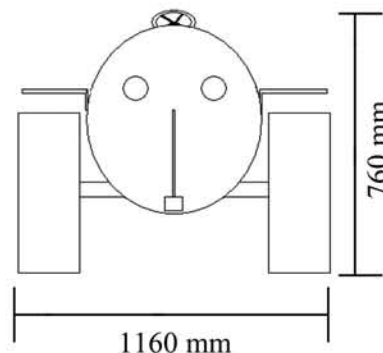

## Technical Information

- Propulsion: Standard ATV or small farm tractor
- Brakes: Driver controlled at propulsion source
- Chassis: Fabricated steel, galvanised or powder coated
- Body: Reformed sturdy high density HDPE plastic
- Tyres: Pneumatic ATV type
- Safety: Seat belts fitted
- Weight: Approximately 49kg
- Speed: Recommended maximum speed 5 mph
- Recommended Age of Passenger: 3 years upwards