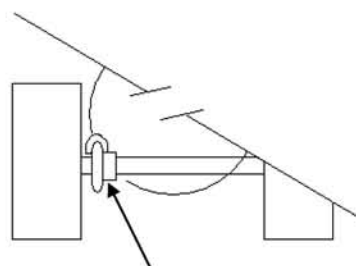

Standard Barrel with Drag Brake Option

COSTS

PRICES

Please call 01342 718471 for latest prices and model codes. Multi Pack discounts available.

All prices subject to VAT. Prices are subject to change without prior notice.

DELIVERY

We deliver throughout the UK. Delivery costs depend on quantity of order. Please call for an estimate and details.

PAYMENT TERMS

50% deposit with order. Balance due 7 working days prior to dispatch. All goods remain the property of Grow Through Play until full and final payment is cleared.

Grow Through Play

T : 01342 718471

Tulleys Farm

E : info@GrowThroughPlay.co.uk

Turners Hill, Crawley

West Sussex RH10 4PE

W : www.GrowThroughPlay.co.uk