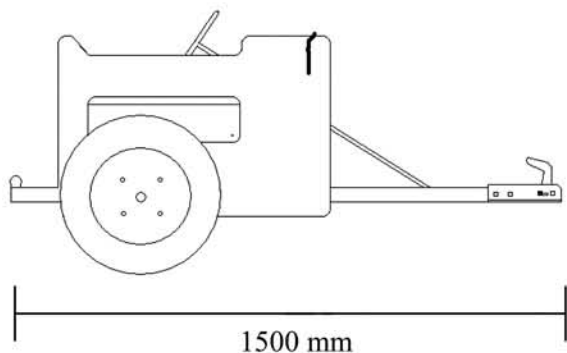

Grow Through Play - Barrel Train

Technical Information

- Propulsion: Standard ATV or small farm tractor
- Brakes: Driver controlled at propulsion source
- Chassis: Fabricated steel, galvanised or powder coated
- Body: Reformed sturdy high density HDPE plastic
- Tyres: Pneumatic ATV type
- Safety: Seat belts fitted
- Weight: Approximately 49kg
- Speed: Recommended maximum speed 5 mph
- Recommended Age of Passenger: 3 years upwards

Standard Barrel with Roll bar Option