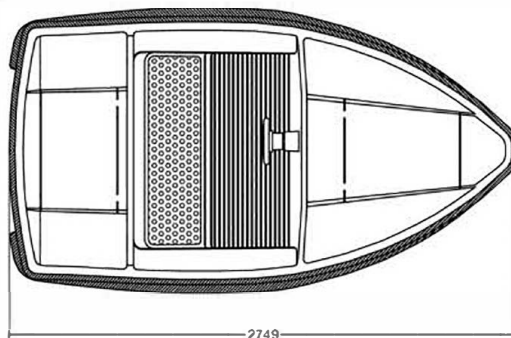

T : 01342 718471
E : info@GrowThroughPlay.co.uk
W : www.GrowThroughPlay.co.uk

Grow Through Play - Boats

Technical Information

- Motor: Electric sealed under water motor. purpose built for both propulsion and steering action
- Electric system: 24V 12A
- Battery: 4X Dryfit Traction Block 6V 160Ah, maintenance free
- Running Time: 6-8 hours continuous use
- Charger: On board fully automatic battery charger
- Hull/Deck: Handlroid GRP, 2 layers gelcoat, 3 layers mats and reinforced by laminate
- Non slip surface on seats and floor
- Silva components
- UW rubber front and side fenders
- Weight: App. 320 Kg, incl. 4X battery and charger
- Dimensions: L-2800 mm, W-1500 mm
Height total: 952 mm,
Waterlevel unloaded: 547 mm
Waterlevel loaded: 437 mm
- Turning circle: 4000 mm
- Boat colours: Red, green, blue, white, Yellow & black
- Operation Systems:
- Constant
- Speed of boats: App. 4 km/h (2.5 mph)
- General:
- Capacity per boat: 2 (adult or child) per boat
- Maximum total weight: 180 Kg
- Recommended Age of Driver: 5 years and up

REAR

SIDE

FRONT

TOP

COSTS

PRICES

Please call 01342 718471 for latest prices and model codes. Multi Pack discounts available.
All prices subject to VAT. Prices are subject to change without prior notice.

DELIVERY