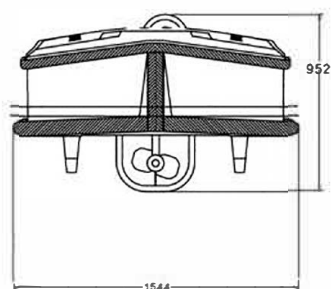

Grow Through Play - Boats

Technical Information

- Motor: Electric sealed under water motor. purpose built for both propulsion and steering action
- Electric system: 24V 12A
- Battery: 4X Dryfit Traction Block 6V 160Ah, maintenance free
- Running Time: 6-8 hours continuous use
- Charger: On board fully automatic battery charger
- Hull/Deck: Handlroid GRP, 2 layers gelcoat, 3 layers mats and reinforced by laminate
- Non slip surface on seats and floor
- Silva components
- UW rubber front and side fenders
- Weight: App. 320 Kg, incl. 4X battery and charger
- Dimensions: L-2800 mm, W-1500 mm
  Height total: 952 mm,
  Waterlevel unloaded: 547 mm
  Waterlevel loaded: 437 mm
- Turning circle: 4000 mm
- Boat colours: Red, green, blue, white, Yellow & black
- Operation Systems:
  - Constant
- Speed of boats: App. 4 km/h (2.5 mph)
- General:
  - Capacity per boat: 2 (adult or child) per boat
  - Maximum total weight: 180 Kg
  - Recommended Age of Driver: 5 years and up

FRONT

COSTS

PRICES

Please call 01342 718471 for latest prices and model codes. Multi Pack discounts available.
All prices subject to VAT. Prices are subject to change without prior notice.

DELIVERY

We delivery throught the UK. Delivery costs depend on quantity of order. Please call for an estimate and details.

PAYMENT TERMS

50% deposit with order. Balance due 7 working days prior to dispatch. All goods remain the proprty of Grow Through Play until full and final payment is cleared.

The Wright Event

T : 01732 529 599

Ashtree Farm (Unit B)

E : info@thewrightevent.co.uk

Teston Road, West Malling

ME19 5RL

W : www.GrowThroughPlay.co.uk