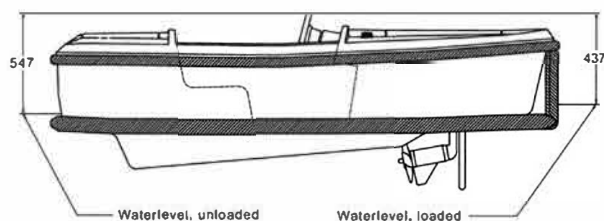

T : 01342 718471
E : info@GrowThroughPlay.co.uk
W : www.GrowThroughPlay.co.uk

Grow Through Play - Boats

Technical Information

- Motor: Electric sealed under water motor. purpose built for both propulsion and steering action
- Electric system: 24V 12A
- Battery: 4X Dryfit Traction Block 6V 160Ah, maintenance free
- Running Time: 6-8 hours continuous use
- Charger: On board fully automatic battery charger
- Hull/Deck: Handlroid GRP, 2 layers gelcoat, 3 layers mats and reinforced by laminate
- Non slip surface on seats and floor
- Silva components
- UW rubber front and side fenders
- Weight: App. 320 Kg, incl. 4X battery and charger
- Dimensions: L-2800 mm, W-1500 mm
Height total: 952 mm,
Waterlevel unloaded: 547 mm
Waterlevel loaded: 437 mm
- Turning circle: 4000 mm
- Boat colours: Red, green, blue, white, Yellow & black
- Operation Systems:
- Constant
- Speed of boats: App. 4 km/h (2.5 mph)
- General:
- Capacity per boat: 2 (adult or child) per boat
- Maximum total weight: 180 Kg
- Recommended Age of Driver: 5 years and up

REAR

SIDE

FRONT

TOP

COSTS

PRICES

Please call 01342 718471 for latest prices and model codes. Multi Pack discounts available.
All prices subject to VAT. Prices are subject to change without prior notice.

DELIVERY