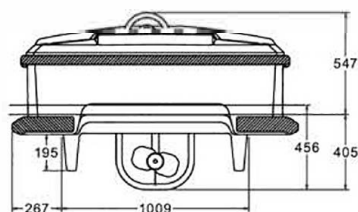

Grow Through Play - Boats

Technical Information

- Motor: Electric sealed under water motor. purpose built for both propulsion and steering action
- Electric system: 24V 12A
- Battery: 4X Dryfit Traction Block 6V 160Ah, maintenance free
- Running Time: 6-8 hours continuous use
- Charger: On board fully automatic battery charger
- Hull/Deck: Handlroid GRP, 2 layers gelcoat, 3 layers mats and reinforced by laminate
- Non slip surface on seats and floor
- Silva components
- UW rubber front and side fenders
- Weight: App. 320 Kg, incl. 4X battery and charger
- Dimensions: L-2800 mm, W-1500 mm
  Height total: 952 mm,
  Waterlevel unloaded: 547 mm
  Waterlevel loaded: 437 mm
- Turning circle: 4000 mm
- Boat colours: Red, green, blue, white, Yellow & black
- Operation Systems:
  - Constant
- Speed of boats: App. 4 km/h (2.5 mph)
- General:
  - Capacity per boat: 2 (adult or child) per boat
  - Maximum total weight: 180 Kg
  - Recommended Age of Driver: 5 years and up

REAR