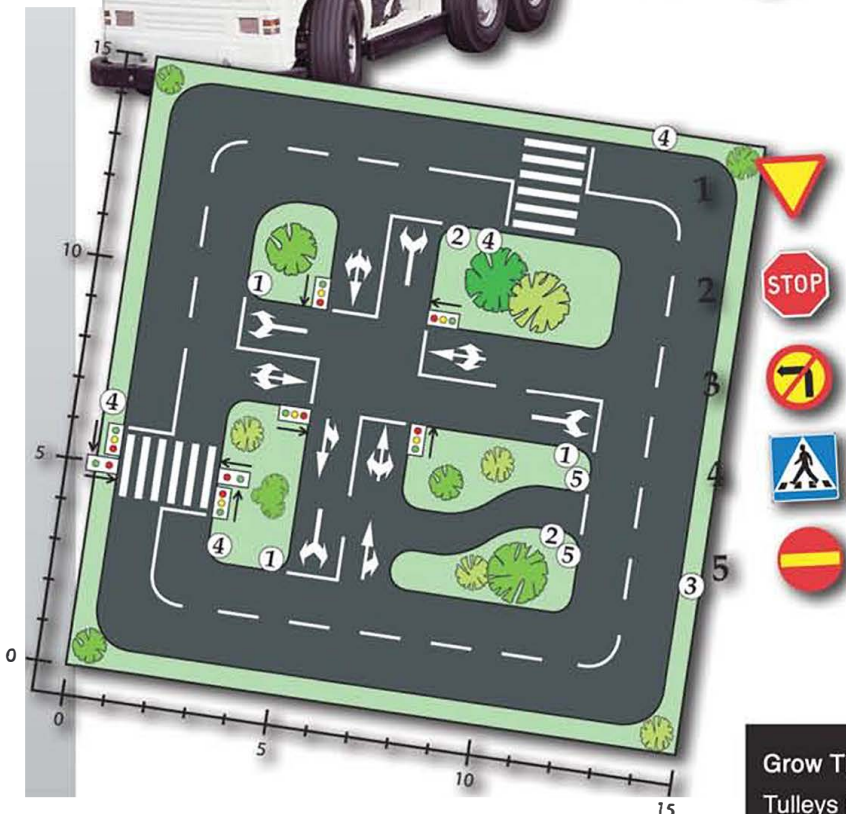

You can create a miniature traffic environment in which children can learn and practice how to act in traffic. A themed environment can feature scaled model towns, traffic systems, road junctions etc.

Reliable

Low maintenance vehicles with up to 10 hours of continuous use. Silent engine, impact resistant body, and safety certified according to world-wide standards.

Grow Through Play
Tulleys Farm
Turners Hill, Crawley
West Sussex RH10 4PE

T : 01342 718471
E : info@GrowThroughPlay.co.uk
W : www.GrowThroughPlay.co.uk

Grow Through Play - Mini Vehicles

Technical Information

- Motor: 12V energy efficient electric motor
 - Battery: 12V maintenance free gel battery
 - Running time: 8-10 hours of use on level
 - Charger: Intelligent 3 stage battery charger
 - Brakes: Automatic when accelerator is released
 - Transmission: Planetary, reduction gearbox 3:1
 - Chassis: Powder coated reinforced steel tubing
 - Body: Made of sturdy, hand-laminated fibreglass
 - Tyres: Pneumatic
 - Weight: From 43 - 83 kg
 - Dimensions: Sizes vary
 - Vehicle Colours: Red, green, blue, white and yellow
-
- Operation Systems:
 - Operator's remote control
 - Constant
 - Coin or token: Customized value
 - timerelay adjustable to 3 or 4 minutes
 - Speed: 4 km per hour (2.5 mph)
-
- Recommended Age of Driver: 3 to 12 years

MODELS:

MINI BUG :	Yellow	H:1085 W:600 H:600mm	43kg
SAAB ROADSTER :	White	H:1530 W:700 H:600mm	50kg
VW ROADSTER :	Yellow	H:1350 W:600 H:600mm	50kg
VOLVO S40/S60 :	Blue	H:1530 W:700 H:600mm	50kg
MAZDA MX5 :	Black	H:1530 W:700 H:600mm	50kg
PEUGEOT 207 :	Blue	H:1530 W:700 H:600mm	50kg
VOLVO FH TRUCK :	Red	H:1490 W:600 H:600mm	53kg
KING BUG :	Red	H:1530 W:700 H:600mm	50kg