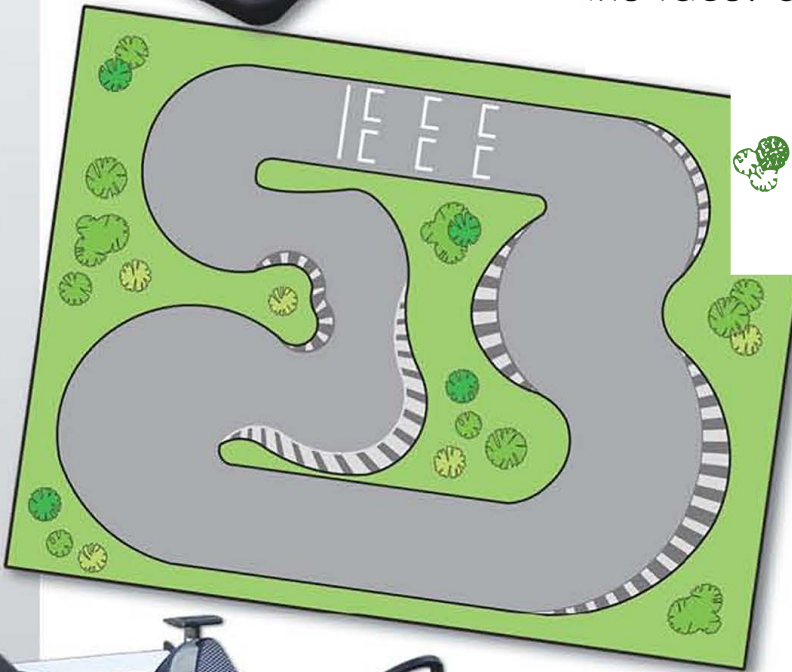

These miniature Racing cars give children a chance to race against each other, having fun, while being competitive. A well designed track such as a loop can add to the racing experience. Theming can be added together with spectators area where parents can cheer their children as the race. and the children will experience a memory to treasure.

Reliable

Low maintenance vehicles with up to 10 hours of continuous use. Silent engine, impact resistant body, and safety certified according to world-wide standards.

Grow Through Play
Tulleys Farm
Turners Hill, Crawley
West Sussex RH10 4PE

T : 01342 718471
E : info@GrowThroughPlay.co.uk
W : www.GrowThroughPlay.co.uk

Grow Through Play - Mini Racers

Technical Information

- Motor: 12V energy efficient electric motor
- Battery: 12V maintenance free gel battery
- Running time: 8-10 hours of use on level surface
- Charger: Intelligent 3 stage battery charger
- Brakes: Automatic when accelerator is released
- Transmission: Planetary, reduction gearbox 3:1
- Chassis: Powder coated reinforced steel tubing
- Body: Made of sturdy, hand-laminated fibreglass
- Tyres: Pneumatic
- Weight: App 100 Kg including battery
- Dimensions: L-1877mm, W-796mm, H-618mm
- Vehicle Colours: Red, white, yellow and black
- Operation Systems:
 - Operator's remote control
 - Constant
- Speed: 6 km per hour
- Recommended Age of Driver: 5 to 12 years