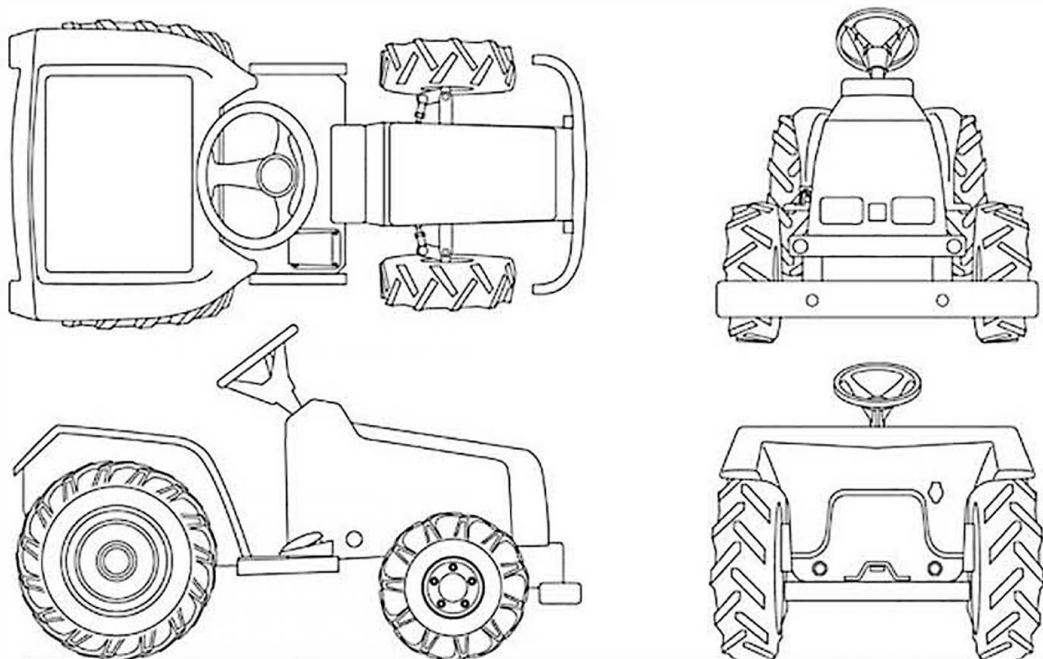

These miniature Tractors give children a chance to play at farming. Add farm buildings and animal cutouts and the children will experience a memory to treasure.

Versatile

Weather proof all season vehicles that run best on hard flat surfaces but can be driven on grass also.

Reliable

Low maintenance vehicles with up to 10 hours of continuous use. Silent engine, impact resistant body, and safety certified according to world-wide standards.

1. Hay Barn
2. Dairy
3. Barn
4. Farmhouse
5. Stable
6. Log Store

- Motor: 12V energy efficient electric motor
- Battery: 12V maintenance free gel battery
- Running time: 8-10 hours of use on level surface
- Charger: Intelligent 3 stage battery charger
- Brakes: Automatic when accelerator is released
- Transmission: Planetary, reduction gearbox 3:1
- Chassis: Powder coated reinforced steel tubing
- Body: Made of sturdy, hand-laminated fibreglass
- Tyres: Pneumatic
- Weight: From 43 Kg to 83 Kg
- Dimensions: L-1200mm, W-650mm, H-750mm
- Vehicle Colours: Red, green and blue
- Operation Systems:
 - Operator's remote control
 - Constant
 - Coin or token: Customized value time relay adjustable to 3 or 4 minutes
- Speed: 4 km per hour (2.5 mph)
- Recommended Age of Driver: 3 to 12 years